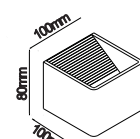

3800157616447
3800157616959
N/A

EAN Code 3000K
EAN Code 4000K
EAN Code 6000K