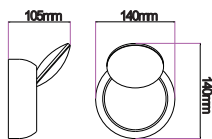

Model No.	VT-757	VT-758	VT-758
Watts	5W	5W	5W
Voltage	AC: 110-240V, 50/60Hz	AC: 110-240V, 50/60Hz	AC: 110-240V, 50/60Hz
Lumens	560lm	560lm	560lm
IP Rating	IP44	IP44	IP44
CRI	> 80	> 80	> 80
PF	>0.45	>0.45	>0.45
Beam Angle	0~360°D	120°D	120°D
Color of Fixture	White	Black	White
Body Type	Aluminium	Aluminium	Aluminium
Size	D:140 x 65mm	100 x 100 x 80mm	100 x 100 x 80mm