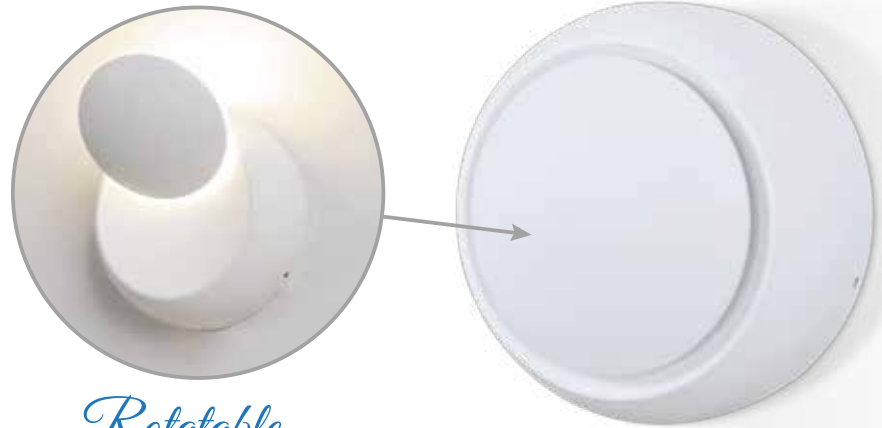

5W
VT-757

7086 3000K Warmwhite
7093 4000K Daywhite
N/A 6000K White

Rotatable

IP44