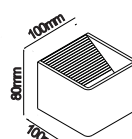

3800157616430
3800157616942
N/A