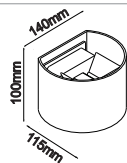

Model No.	VT-756	VT-756	VT-756
Watts	6W	6W	6W
Voltage	AC: 110-240V, 50/60Hz	AC: 110-240V, 50/60Hz	AC: 110-240V, 50/60Hz
Lumens	660lm	660lm	660lm
IP Rating	IP65	IP65	IP65
CRI	> 80	> 80	> 80
PF	>0.45	>0.45	>0.45
Beam Angle	0~60'D	0~60'D	0~60'D
Color of Fixture	Black	White	Grey
Body Type	Aluminium	Aluminium	Aluminium
Size	D:136 x 100mm	D:136 x 100mm	D:136 x 100mm