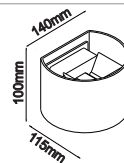

Model No.	VT-756	VT-756	VT-756
Watts	6W	6W	6W
Voltage	AC: 110-240V, 50/60Hz	AC: 110-240V, 50/60Hz	AC: 110-240V, 50/60Hz
Lumens	660lm	660lm	660lm
IP Rating	IP65	IP65	IP65
CRI	> 80	> 80	> 80
PF	>0.45	>0.45	>0.45
Beam Angle	0~60'D	0~60'D	0~60'D
Color of Fixture	Black	White	Grey
Body Type	Aluminium	Aluminium	Aluminium
Size	D:136 x 100mm	D:136 x 100mm	D:136 x 100mm