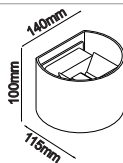

Model No.	VT-756	VT-756	VT-756
Watts	6W	6W	6W
Voltage	AC: 110-240V, 50/60Hz	AC: 110-240V, 50/60Hz	AC: 110-240V, 50/60Hz
Lumens	660lm	660lm	660lm
IP Rating	IP65	IP65	IP65
CRI	> 80	> 80	> 80
PF	>0.45	>0.45	>0.45
Beam Angle	0~60'D	0~60'D	0~60'D
Color of Fixture	Black	White	Grey
Body Type	Aluminium	Aluminium	Aluminium
Size	D:136 x 100mm	D:136 x 100mm	D:136 x 100mm