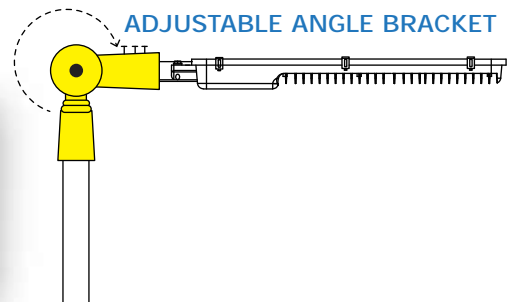

**LED STREETLIGHT ACCESSORIES**

**STREETLIGHT-ADAPTER**

<b>Model No.</b>	VT-795
SKU Code	3624
Color	Black
Body	Aluminum
EAN Code	3800157608152

COMPATIBLE WITH ALL OUR STREET LIGHT MODELS, THIS ADAPTER ALLOWS THE ANGLE OF THE STREETLIGHT TO BE ADJUSTED AS PER CLIENT'S REQUIREMENTS