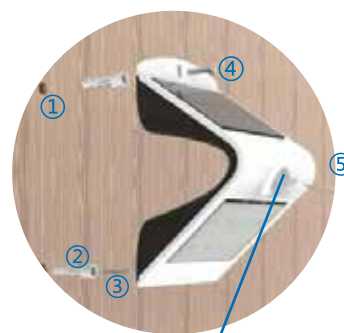

Solar LED Wall Light With Sensor

Watts:	1.5W
Lumens:	200lm
Color:	4000k + 3000k
No. of LED:	10pcs (Front 8pcs, Back 2 pcs)
Voltage:	3.7V Lithium Battery 1200mA
Detecting Angle:	120°
Sensing Range	2-6 mtrs
Charging Time:	6-7 hrs Sunlight Charging
Working Time:	Min 8 hrs and Max 24 hrs
Protection Rating:	IP65
Material:	High quality Mono crystal Silicon
Size:	152 x 96 x 83.4
Housing color:	White - Black

- ① Hole
- ② Expansion Plug
- ③ Screw
- ④ Mounting Hole
- ⑤ Unlock Pin