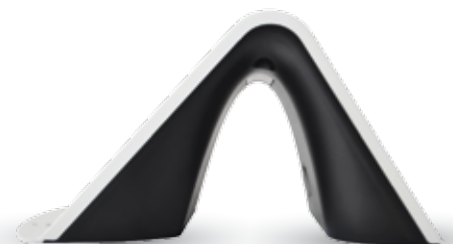

- ① Hole
- ② Expansion Plug
- ③ Screw
- ④ Mounting Hole
- ⑤ Unlock Pin

Solar LED Wall Light With Sensor

3W
VT-768
7523

| | |
|--------------------|---------------------------------|
| Watts: | 3W |
| Lumens: | 400lm |
| Color: | 4000k + 3000k |
| No. of LED: | 30pcs (Front 28pcs, Back 2 pcs) |
| Voltage: | 3.7V Lithium Battery 2000mA |
| Detecting Angle: | 60° |
| Sensing Range | 2-6 mtrs |
| Charging Time: | 6-7 hrs Sunlight Charging |
| Working Time: | Min 5-8 hrs and Max 24 hrs |
| Protection Rating: | IP65 |
| Material: | ABS + PC |
| Size: | 140 x 212 x 109.2 |
| Housing color: | White - Black |